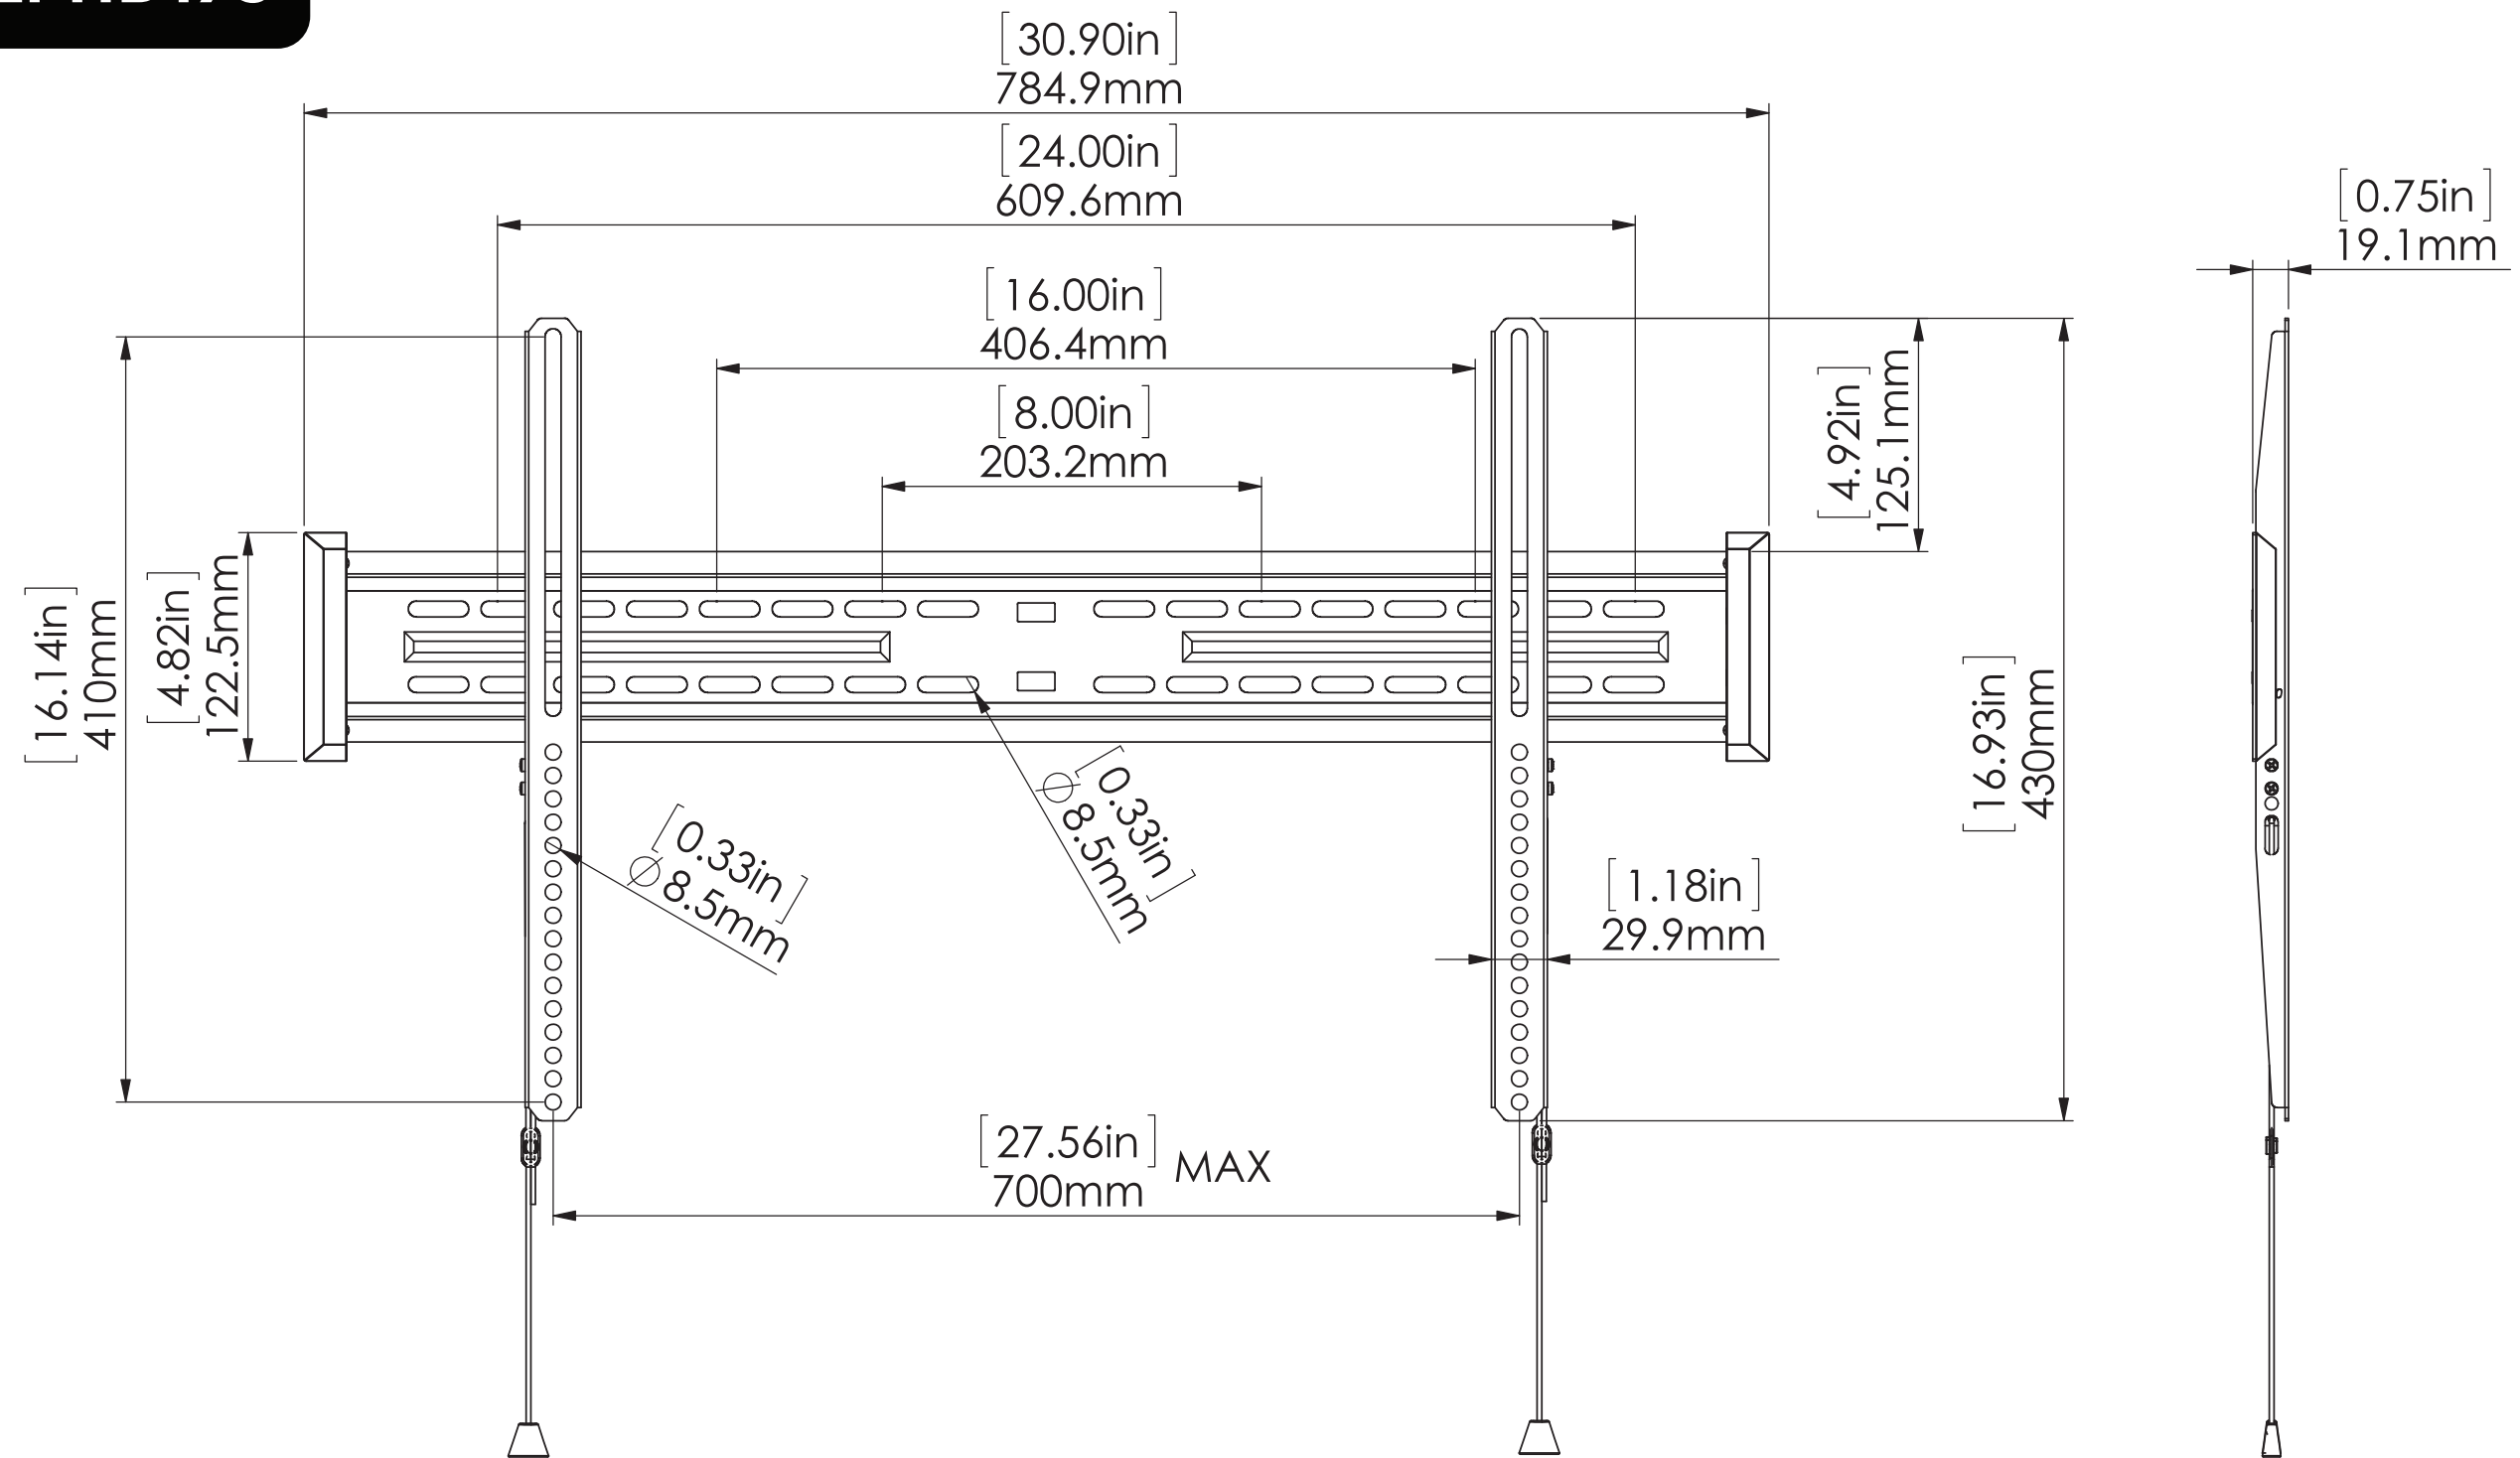

REDXLFHD175

- VESA STANDARD COMPATIBILITY (WIDTH X HEIGHT): 100 X 100 TO 700 X 400 MM
- MAXIMUM VESA MOUNTING CONFIGURATION: 700 X 400 MM
- SCREEN SIZE COMPATIBILITY: MOST 37" - 80" SCREENS
- MAXIMUM WEIGHT CAPACITY: 175 LBS (79.4 KG)
- PRODUCT COLOR: BLACK